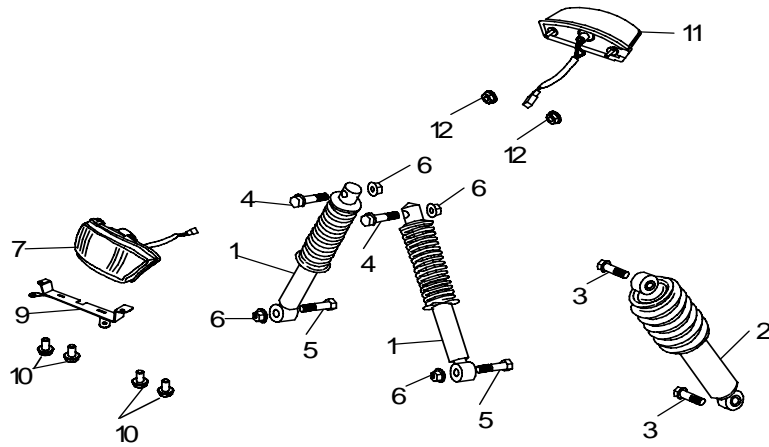

F-6

Shock Absorber, Lamp

Item	Part No.		Qty
1	81200-A01-200	Shock Absorber, Front	2
2	82200-A01-00A	Shock Absorber , Reae	1
3	91710-10038-14G	Hex. Bolt, Flange	2
4	91700-10040-14G	Hex. Bolt, Flange	2
5	91770-10038-14G	Hex. Blot	2
6	92130-10S-14G	Nut, Insert Lock	4
7	62205-A01-000	Head Lamp Comp	1
9	62206-A01-000	Head Lamp Bracket	1
10	91825-A01-010	Philips Screw, Tapping	4
11	62210-A01-000	Tail Light Comp	1
12	92130-06S-10G	Nut, Self-Locking	2