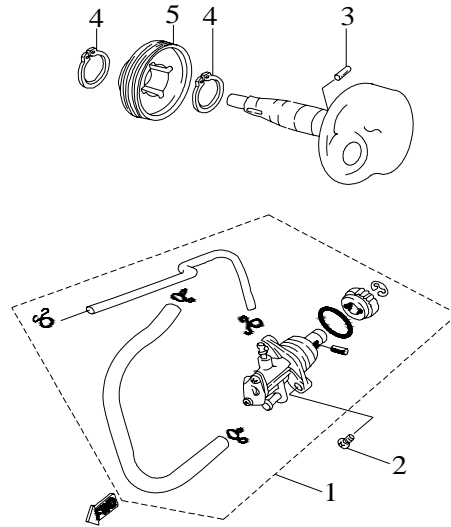

E-1

Cylinder, Cylinder Head & Spark Plug

Item	Part No.		Q'ty
1	12210-E05-000	Head Cover , Cylinder	1
2	12251-E04-000	Casket , Cylinder Head	1
3	12100-E05-000	Cylinder	1
4	12191-E01-010	Gasket, Cylinder	1
5	P91000-07124	Bolt, Stud	4
6	P92120-07-10C	Hex.Acorn Washer Face Nut	4
7	98069-1BR8HSA-R	Plug, Spark	1

E-3

Fan :

Item	Part No.		Q'ty
1	17100-E04-000	Air Shroud, Cylinder	1
2	18100-E04-000	Fan	1
3	P91760-06016-05W	Hex. Socket Bolt	3
4	P93100-06013-01W	Washer, Plain	3
5	18210-E04-000	Cover, Fan	1
6	P91825-05016	Screw, Tapping	1
7	P93100-06013-01W	Washer, Plain	1
8	18310-E04-000	Cover, Dust Protect	1
9	P91825-06040	Screw, Tapping	1
10	P91760-06020-05W	Hex. Socket Bolt	2

E-4

Oil Pump

Item	Part No.		Q'ty
1	15100-E01-000	Pump, Oil	1
2	P93700-05016	Bolt, Pan, Crosshead	2
3	94002-031108	Pin	1
4	93406-STW19	Circlip	2
5	15110-E01-000	Drive, Gear, Oil-Pump	1

E-5

Air Cleaner, Reed Valve

**E-10
Transmission**

Item	Part No.		Q'ty
1	95100-638RD	Bearing, Ball	1
2	96100-172855	Seal, Oil	1
3	93406-STW17	Circlip	1
4	95100-T6003	Bearing,Ball	1
5	23610-E01-000	Drive Gear, Primary	1
6	P91760-06010-05W	Hex. Socket Bolt	1
7	P93100-06519-12W	Waser, Plate	1
8	P93104-E01-000	Washer, Conical Spring	1
9	23620-E01-000	Main Axle Comp	1
10	95100-T6201	Bearing,Ball	1
11	23630-E01-000	Gear, Driven	1
12	95200-HMK2515-1	Bearing,Needle	1
13	93405-IRTW32	Circlip	1
14	96100-253506	Seal, Oil	1
15	95100-6004LLU	Bearing, Ball	1
16	93405-RTW42	Circlip	1
17	23801-E01-000	Sprocket, Drive	1
18	92130-14S-19G	Nut, Insert Lock	1