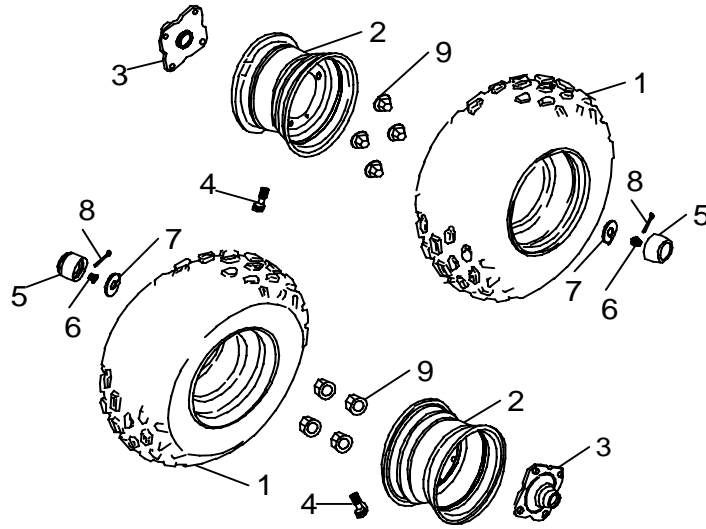

F-8

Rear Tire

Item	Part No.		Qty
1	24107-A01-000	Tire (KENDA K530F) 16*8*7	2
2	24207-A01-100	Rim 7*5.2	2
3	23105-A01-010	Fixed bracket , Rim , Rear	2
4	24106-A01-000	Valve, Tire	2
5	93615-A01-000	Cap, Rubber	2
6	92140-14-19G	Nut, Insert Lock	2
7	93100-14540-45G	Washer, Plate	2
8	94000-03032	Cotter pin	2
9	92130-10S-14G	Nut, Insert Lock	8