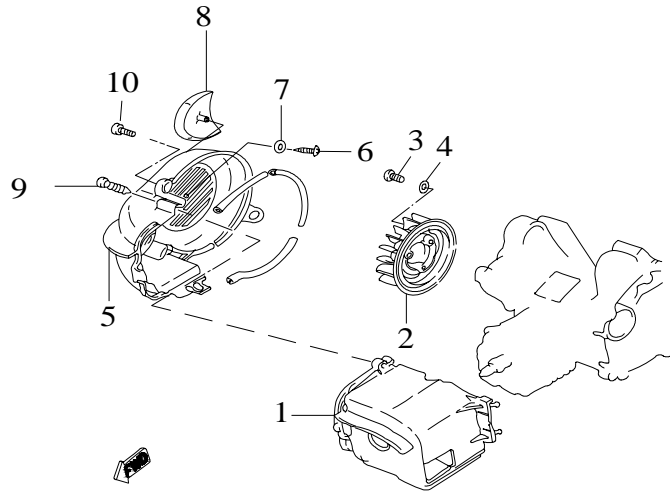

E-1

Cylinder, Cylinder Head & Spark Plug

Item	Part No.		Q'ty
1	12210-E05-000	Head Cover , Cylinder	1
2	12251-E04-000	Casket , Cylinder Head	1
3	12100-E05-000	Cylinder	1
4	12191-E01-010	Gasket, Cylinder	1
5	P91000-07124	Bolt, Stud	4
6	P92120-07-10C	Hex.Acorn Washer Face Nut	4
7	98069-1BR8HSA-R	Plug, Spark	1

E-2

Piston, Crankshaft

Item	Part No.		Q'ty
1	13000-E03-000	Crankshaft Ass'y	1
2	95100-T6204C3	Ball Bearing, Crankshaft	2
3	96100-204208	Seal, Oil	1
4	96100-203006	Seal, Oil	1
5	13200-E01-000	Collar, L Crankcase	1
6	95200-KBK12	Bearing, Needle	1
7	13300-E05-000	Piston(std.)	1
8	13400-E05-000	Pin, Piston	1
9	13410-E01-100	Clip, Piston Pin	2
10	13310-E05-000	Rings, Piston(std.)	1
11	13010-E01-000	Key, Woodruff	1

E-3

Fan :

Item	Part No.		Q'ty
1	17100-E04-000	Air Shroud, Cylinder	1
2	18100-E04-000	Fan	1
3	P91760-06016-05W	Hex. Socket Bolt	3
4	P93100-06013-01W	Washer, Plain	3
5	18210-E04-000	Cover, Fan	1
6	P91825-05016	Screw, Tapping	1
7	P93100-06013-01W	Washer, Plain	1
8	18310-E04-000	Cover, Dust Protect	1
9	P91825-06040	Screw, Tapping	1
10	P91760-06020-05W	Hex. Socket Bolt	2

E-4

Oil Pump

Item	Part No.		Q'ty
1	15100-E01-000	Pump, Oil	1
2	P93700-05016	Bolt, Pan, Crosshead	2
3	94002-031108	Pin	1
4	93406-STW19	Circlip	2
5	15110-E01-000	Drive, Gear, Oil-Pump	1

E-5

Air Cleaner, Reed Valve