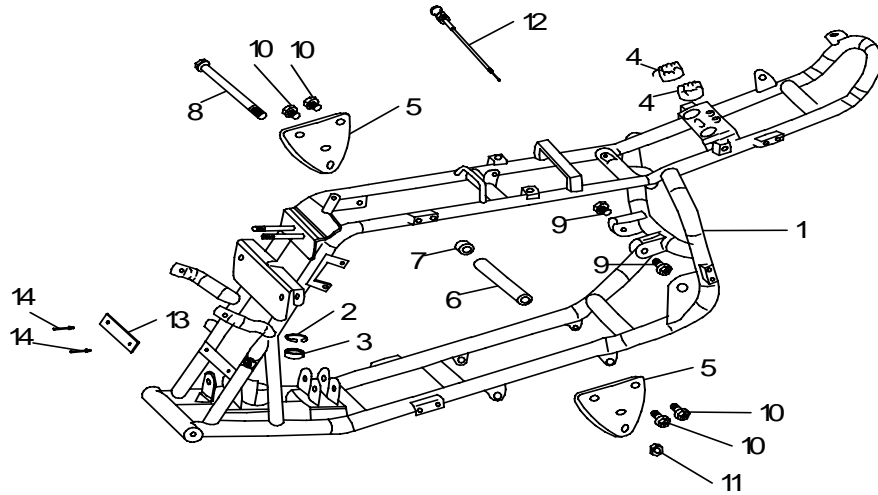

**E-10
Transmission**

Item	Part No.		Q'ty
1	95100-638RD	Bearing, Ball	1
2	96100-172855	Seal, Oil	1
3	93406-STW17	Circlip	1
4	95100-T6003	Bearing,Ball	1
5	23610-E01-000	Drive Gear, Primary	1
6	P91760-06010-05W	Hex. Socket Bolt	1
7	P93100-06519-12W	Waser, Plate	1
8	P93104-E01-000	Washer, Conical Spring	1
9	23620-E01-000	Main Axle Comp	1
10	95100-T6201	Bearing,Ball	1
11	23630-E01-000	Gear, Driven	1
12	95200-HMK2515-1	Bearing,Needle	1
13	93405-IRTW32	Circlip	1
14	96100-253506	Seal, Oil	1
15	95100-6004LLU	Bearing, Ball	1
16	93405-RTW42	Circlip	1
17	23801-E01-000	Sprocket, Drive	1
18	92130-14S-19G	Nut, Insert Lock	1

F-2

Frame

Item	Part No.		Qty
1	71000-A01-00F	Chassis	1
2	93405-IRTW32	Circlip	1
3	95100-B6002 2RS	Bearing	1
4	93205-A01-000	Couhshion, Seat	2
5	71205-A01-000	Engine Holder Seat	2
6	93305-A01-000	Collar (andoised)	1
7	93310-A01-000	Collar(andoised)	1
8	91700-12220-14G	Blot Flange	1
9	91710-08035-12G	Hex Washer Face Bolt	2
10	91700-08012-12G	Hex Waser Face Bolt	4
11	92130-12S-17G	Nut, Insert Lock	1
12	31220-A01-011	Cable, Throttle	1
13	91835-A01-000	Stud, Warning Plate	2
14	91760-06012-05G	Hex. Screw, Socket	2