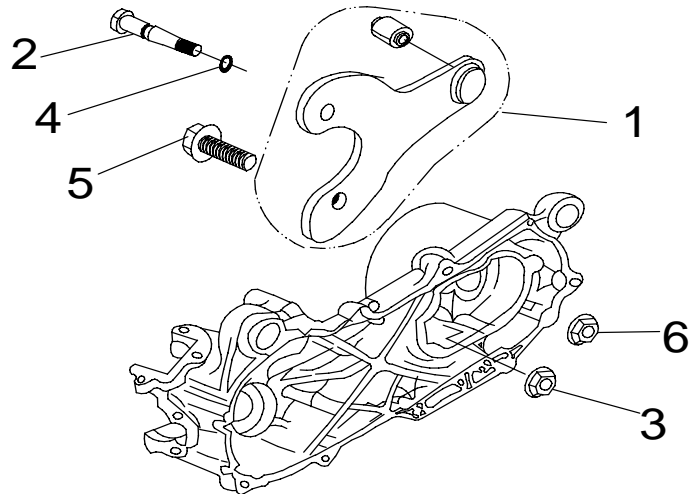

Item	Part No.		Q'ty
1	11347-E01-000	Bracket, Crankcase	1
2	11348-E01-000	Shaft, Fix	1
3	92130-08S-14G	Nut, Insert Lock	1
4	96200-075015	O-Ring	1
5	P92100-12040-14C	Hex. Bolt, Flange	1
6	P92120-12-14C	Hex. Acorn Nut, Flange	1