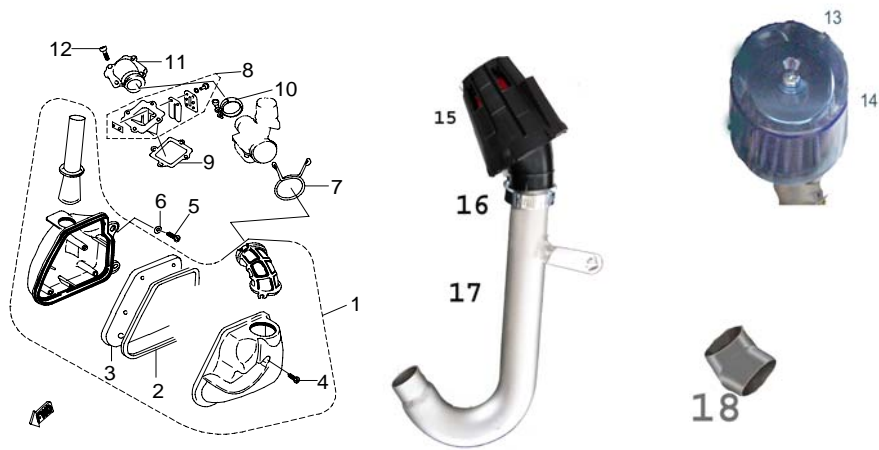

E-1

Cylinder, Cylinder Head & Spark Plug

Item	Part No.		Q'ty
1	12210-E05-000	Head Cover , Cylinder	1
2	12251-E04-000	Casket , Cylinder Head	1
3	12100-E05-000	Cylinder	1
4	12191-E01-010	Gasket, Cylinder	1
5	P91000-07124	Bolt, Stud	4
6	P92120-07-10C	Hex.Acorn Washer Face Nut	4
7	98069-1BR8HSA-R	Plug, Spark	1

E-3

Fan :

Item	Part No.		Q'ty
1	17100-E04-000	Air Shroud, Cylinder	1
2	18100-E04-000	Fan	1
3	P91760-06016-05W	Hex. Socket Bolt	3
4	P93100-06013-01W	Washer, Plain	3
5	18210-E04-000	Cover, Fan	1
6	P91825-05016	Screw, Tapping	1
7	P93100-06013-01W	Washer, Plain	1
8	18310-E04-000	Cover, Dust Protect	1
9	P91825-06040	Screw, Tapping	1
10	P91760-06020-05W	Hex. Socket Bolt	2

E-4

Oil Pump

Item	Part No.		Q'ty
1	15100-E01-000	Pump, Oil	1
2	P93700-05016	Bolt, Pan, Crosshead	2
3	94002-031108	Pin	1
4	93406-STW19	Circlip	2
5	15110-E01-000	Drive, Gear, Oil-Pump	1

E-5

Air Cleaner, Reed Valve

Item	Part No.		Qty
1	17300-E01-000	Air Cleaner Ass'y	1
2	17311-E01-000	Seal	1
3	17320-E01-000	Filter Element, Air Cleaner	1
4	17334-E01-000	Screw, Tapping	3
5	P91760-06020-05W	Hex. Socket Bolt	2
6	P93100-06013-01W	Washer, Plain	2
7	17333-E01-000	Clip	1
8	14710-E01-100	Reed Valve Ass'y	1
9	14711-E01-000	Gasket, Reed Valve	1
10	16422-E01-000	Band, Intake Manifold	1
11	16410-E01-000	Manifold, Intake	1
12	P91760-06020-05W	Hex. Socket Bolt	4
13	17334-E01-00W	Water Shield K&N Style	1
14	17300-P05-000	Air Cleaner With Base K&N	4
15	17300-P50-010	Air Cleaner Assembly	1
16	16422-E01-000	Clamp	1
17	17331-950-000	Duct	1
18	17332-P50-000	Connecting boot carb to duct	1