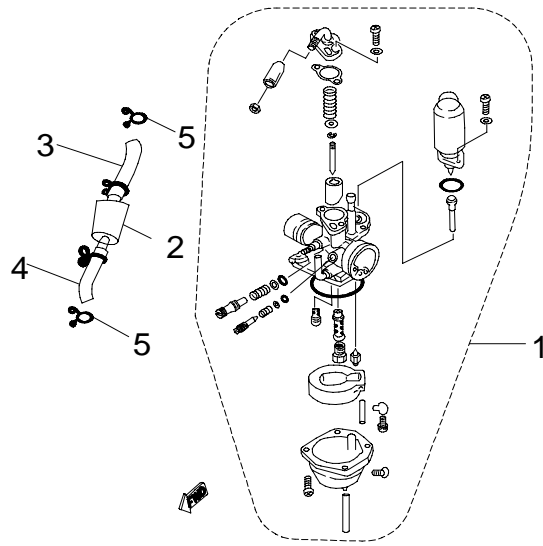

E-6
Carburetor

Item	Part No.		Q'ty
1	16100-E03-030	Carburetor Ass'y	1
2	16300-E01-000	Filter, Fuel	1
3	16310-06135	Tube A , Fuel	1
4	16310-06070	Tube , Fuel	1
5	97410-E01-000	Clip, Tube	4