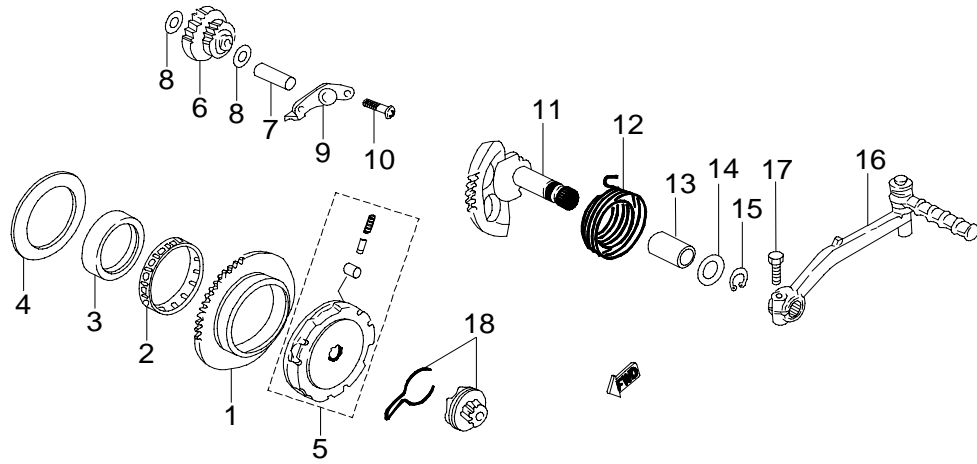

E-4

Oil Pump

Item	Part No.		Q'ty
1	15100-E01-000	Pump, Oil	1
2	P93700-05016	Bolt, Pan, Crosshead	2
3	94002-031108	Pin	1
4	93406-STW19	Circlip	2
5	15110-E01-000	Drive, Gear, Oil-Pump	1

E-5

Air Cleaner, Reed Valve

E-8

Starter

Item	Part No.		Qty
1	22110-E01-100	Wheel, Starter	1
2	95200-555912	Bearing, Needle	1
3	11213-E01-000	Boss	1
4	P93100-55076-05B	Washer, Plate	1
5	22100-E03-000	Wheel, Starter	1
6	22120-E01-000	Idle Gear Ass'y	1
7	11344-E01-000	Shaft	1
8	P93100-08216-02C	Washer, Plate	2
9	22121-E01-000	Plate, Idle Gear	1
10	P91760-06010-05W	Hex. Socket Bolt	2
11	28211-E01-100	Kick Shaft Ass'y	1
12	28261-E01-000	Spring, Torsion	1
13	28251-E01-000	Bush, Kick Shaft	1
14	P93100-15228-01C	Washer, Plate	1
15	93406-STW15	Circlip	1
16	16105-A01-000	Kick Ass'y	1
17	P91770-06025-10C	Hex. Bolt	1
18	28221-E01-100	Kick Pinion Ass'y	1

**E-10
Transmission**

Item	Part No.		Q'ty
1	95100-638RD	Bearing, Ball	1
2	96100-172855	Seal, Oil	1
3	93406-STW17	Circlip	1
4	95100-T6003	Bearing,Ball	1
5	23610-E01-000	Drive Gear, Primary	1
6	P91760-06010-05W	Hex. Socket Bolt	1
7	P93100-06519-12W	Waser, Plate	1
8	P93104-E01-000	Washer, Conical Spring	1
9	23620-E01-000	Main Axle Comp	1
10	95100-T6201	Bearing,Ball	1
11	23630-E01-000	Gear, Driven	1
12	95200-HMK2515-1	Bearing,Needle	1
13	93405-IRTW32	Circlip	1
14	96100-253506	Seal, Oil	1
15	95100-6004LLU	Bearing, Ball	1
16	93405-RTW42	Circlip	1
17	23801-E01-000	Sprocket, Drive	1
18	92130-14S-19G	Nut, Insert Lock	1