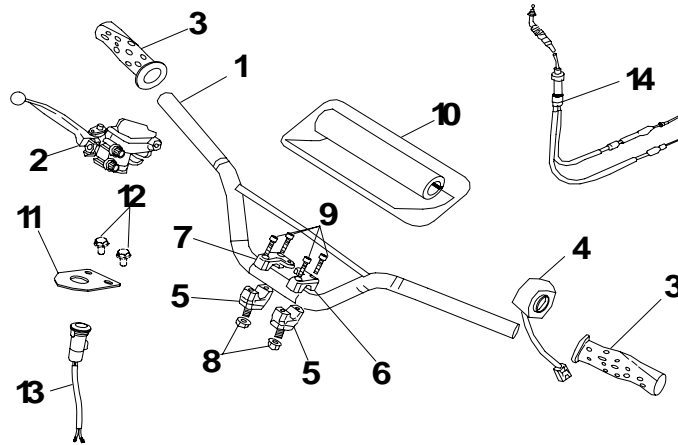

F-11

Handle bar, Lever

Item	Part No.		Qty
1	51100-A01-010	Handlebar	1
2	31450-A01-020	Lever Ass'y, Right	1
3	51105-A01-000	Grip, Handle(L)	2
4	61100-A01-010	Handle Switch Ass'y, Left	1
5	52105-A01-000	Bottom Clamp, Handlebar	2
6	52110-A01-000	Top Clamp, L. Handlebar	1
7	52115-A01-000	Top Clamp, R. Handlebar	1
8	92130-10S-14G	Nut, Insert Lock	2
9	91760-06025-05G	Screw, Hex. Socket	4
10	51110-A01-010	Pad, Handlebar	1
11	52125-A01-00A	Fixed-bracket, Indicate light	1
12	91760-06012-05G	Hex. Screw, Socket	2
13	62105-A01-00A	Indicator Light, Oil(Red)	1
14	31215-A01-000	Cable, Throttle	1