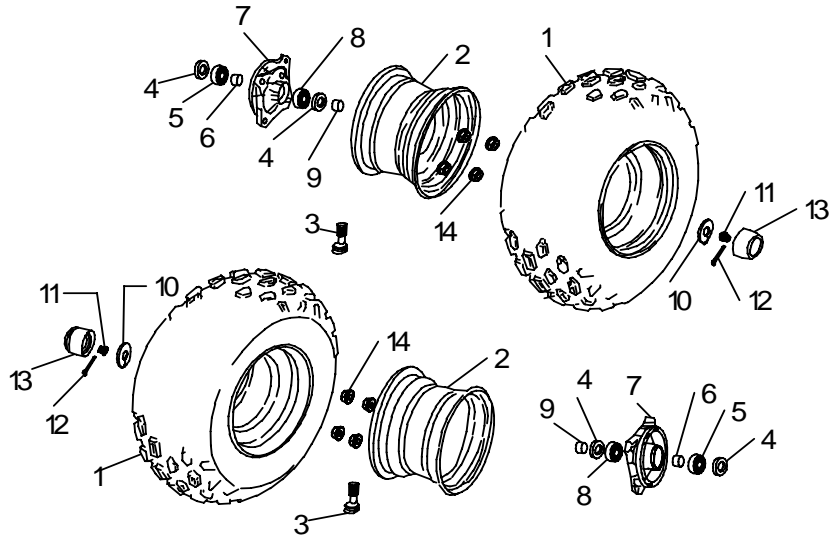

F-6

Shock Absorber, Lamp

Item	Part No.		Qty
1	81200-A01-200	Shock Absorber, Front	2
2	82200-A01-00A	Shock Absorber , Reae	1
3	91710-10038-14G	Hex. Bolt, Flange	2
4	91700-10040-14G	Hex. Bolt, Flange	2
5	91770-10038-14G	Hex. Blot	2
6	92130-10S-14G	Nut, Insert Lock	4
7	62205-A01-000	Head Lamp Comp	1
9	62206-A01-000	Head Lamp Bracket	1
10	91825-A01-010	Philips Screw, Tapping	4
11	62210-A01-000	Tail Light Comp	1
12	92130-06S-10G	Nut, Self-Locking	2

F-7

Front Tire

Item	Part No.		Qty
1	24107-A01-000	Tire (KENDA K530F) 16*8*7	2
2	24207-A01-100	Rim 7*5.2	2
3	24106-A01-000	Valve, Tire	2
4	96100-223507A	Seal, Oil	4
5	95100-B6003 2RS	Bearing	2
6	93325-A01-100	Spacer, Inner	2
7	31105-A01-000	Drum Brake, Front	2
8	95100-B6002 2RS	Bearing	2
9	93320-A01-100	Spacer, Outer	2
10	93100-12540-45G	Washer, Plate	2
11	92140-12-17G	Nut, Insert Lock	2
12	94000-03032	Cotter pin	2
13	93615-A01-000	Cap, Rubber	2
14	92130-10S-14G	Nut, Insert Lock	8