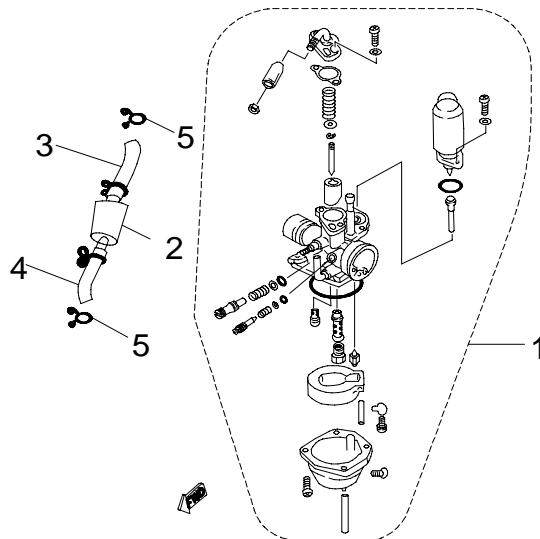

E-4

Oil Pump

Item	Part No.		Q'ty
1	15100-E01-000	Pump, Oil	1
2	P93700-05016	Bolt, Pan, Crosshead	2
3	94002-031108	Pin	1
4	93406-STW19	Circlip	2
5	15110-E01-000	Drive, Gear, Oil-Pump	1

E-5

Air Cleaner, Reed Valve

Item	Part No.		Qty
1	17300-E01-000	Air Cleaner Ass'y	1
2	17311-E01-000	Seal	1
3	17320-E01-000	Filter Element, Air Cleaner	1
4	17334-E01-000	Screw, Tapping	3
5	P91760-06020-05W	Hex. Socket Bolt	2
6	P93100-06013-01W	Washer, Plain	2
7	17333-E01-000	Clip	1
8	14710-E01-100	Reed Valve Ass'y	1
9	14711-E01-000	Gasket, Reed Valve	1
10	16422-E01-000	Band, Intake Manifold	1
11	16410-E01-000	Manifold, Intake	1
12	P91760-06020-05W	Hex. Socket Bolt	4
13	17334-E01-00W	Water Shield K&N Style	1
14	17300-P05-000	Air Cleaner With Base K&N	4
15	17300-P50-010	Air Cleaner Assembly	1
16	16422-E01-000	Clamp	1
17	17331-950-000	Duct	1
18	17332-P50-000	Connecting boot carb to duct	1

**E-10
Transmission**

Item	Part No.		Q'ty
1	95100-638RD	Bearing, Ball	1
2	96100-172855	Seal, Oil	1
3	93406-STW17	Circlip	1
4	95100-T6003	Bearing,Ball	1
5	23610-E01-000	Drive Gear, Primary	1
6	P91760-06010-05W	Hex. Socket Bolt	1
7	P93100-06519-12W	Waser, Plate	1
8	P93104-E01-000	Washer, Conical Spring	1
9	23620-E01-000	Main Axle Comp	1
10	95100-T6201	Bearing,Ball	1
11	23630-E01-000	Gear, Driven	1
12	95200-HMK2515-1	Bearing,Needle	1
13	93405-IRTW32	Circlip	1
14	96100-253506	Seal, Oil	1
15	95100-6004LLU	Bearing, Ball	1
16	93405-RTW42	Circlip	1
17	23801-E01-000	Sprocket, Drive	1
18	92130-14S-19G	Nut, Insert Lock	1

F-12

Rear Axle, Sprocket

Item	Part No.		Qty
1	23205-A01-040	Wheel Axle, Rear	1
2	P92110-28-36B	Hex. Acorn Nut	2
3	P90430-303801	Washer, Wave	1
4	23305-A01-00A	Sprocket	1
5	23310-A01-000	Sprocket Holder, Driven	1
6	91810-A01-000	Bolt, Hex. Washer Plate	3
7	93103-A01-000	Spring Washer	3
8	23300-A01-00A	Sprocket Ass'y(rear, 428-30T)	1