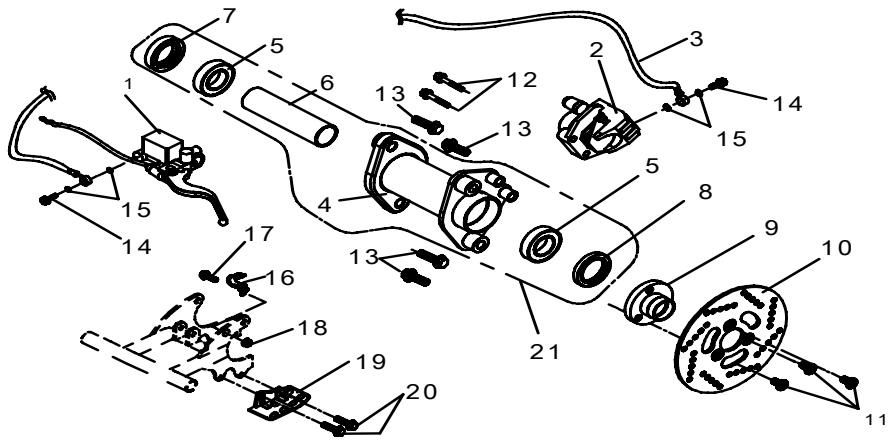

F-10

Disc Brake System

Item	Part No.		Qty
1	31405-A01-000	Lever Ass'y,Left	1
2	31115-A01-000	Rear Disc Caliper	1
3	31225-A01-001	Hose, Rear Disk Brake	1
4	31335-A01-011	Rear Axle Bearing Carrier	1
5	95100-6006ZZ	Bearing	2
6	93330-A01-00A	Spacer	1
7	96100-355511A	Oil Seal	1
8	96100-355507A	Oil Seal	1
9	31355-A01-010	Rear Disc Connector	1
10	31120-A01-000	Rear Brake Disc	1
11	91760-10014-08G	Hex Socket Bolt	3
12	91710-08038-12G	Hex Washer Face Bolt	2
13	91710-12028-17G	Hex Washer Face Bolt	4
14	91830-A01-000	Nut, Brake Hose	2
15	93101-A01-000	Washer, Copper	4
16	83115-A01-000	Clip, Brake Hose	1
17	91700-06016-10G	Hex Washer Face Bolt	1
18	92130-06S-10G	Nut, Self-Locking	1
19	71220-A01-000	Rear Brake Guard	1
20	91700-08012-12G	Hex Waser Face Bolt	2
21	31300-A01-012	Rear Axle Bearing Carrier	1