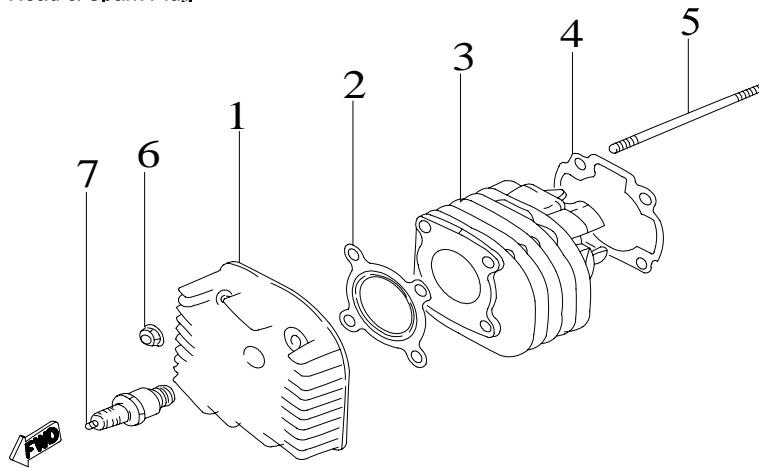

E-1

Cylinder, Cylinder Head & Spark Plug

Item	Part No.		Q'ty
1	12210-E05-000	Head Cover , Cylinder	1
2	12251-E04-000	Casket , Cylinder Head	1
3	12100-E05-000	Cylinder	1
4	12191-E01-010	Gasket, Cylinder	1
5	P91000-07124	Bolt, Stud	4
6	P92120-07-10C	Hex.Acorn Washer Face Nut	4
7	98069-1BR8HSA-R	Plug, Spark	1

E-2

Piston, Crankshaft

Item	Part No.		Q'ty
1	13000-E03-000	Crankshaft Ass'y	1
2	95100-T6204C3	Ball Bearing, Crankshaft	2
3	96100-204208	Seal, Oil	1
4	96100-203006	Seal, Oil	1
5	13200-E01-000	Collar, L Crankcase	1
6	95200-KBK12	Bearing, Needle	1
7	13300-E05-000	Piston(std.)	1
8	13400-E05-000	Pin, Piston	1
9	13410-E01-100	Clip, Piston Pin	2
10	13310-E05-000	Rings, Piston(std.)	1
11	13010-E01-000	Key, Woodruff	1

E-4

Oil Pump

Item	Part No.		Q'ty
1	15100-E01-000	Pump, Oil	1
2	P93700-05016	Bolt, Pan, Crosshead	2
3	94002-031108	Pin	1
4	93406-STW19	Circlip	2
5	15110-E01-000	Drive, Gear, Oil-Pump	1

E-5

Air Cleaner, Reed Valve